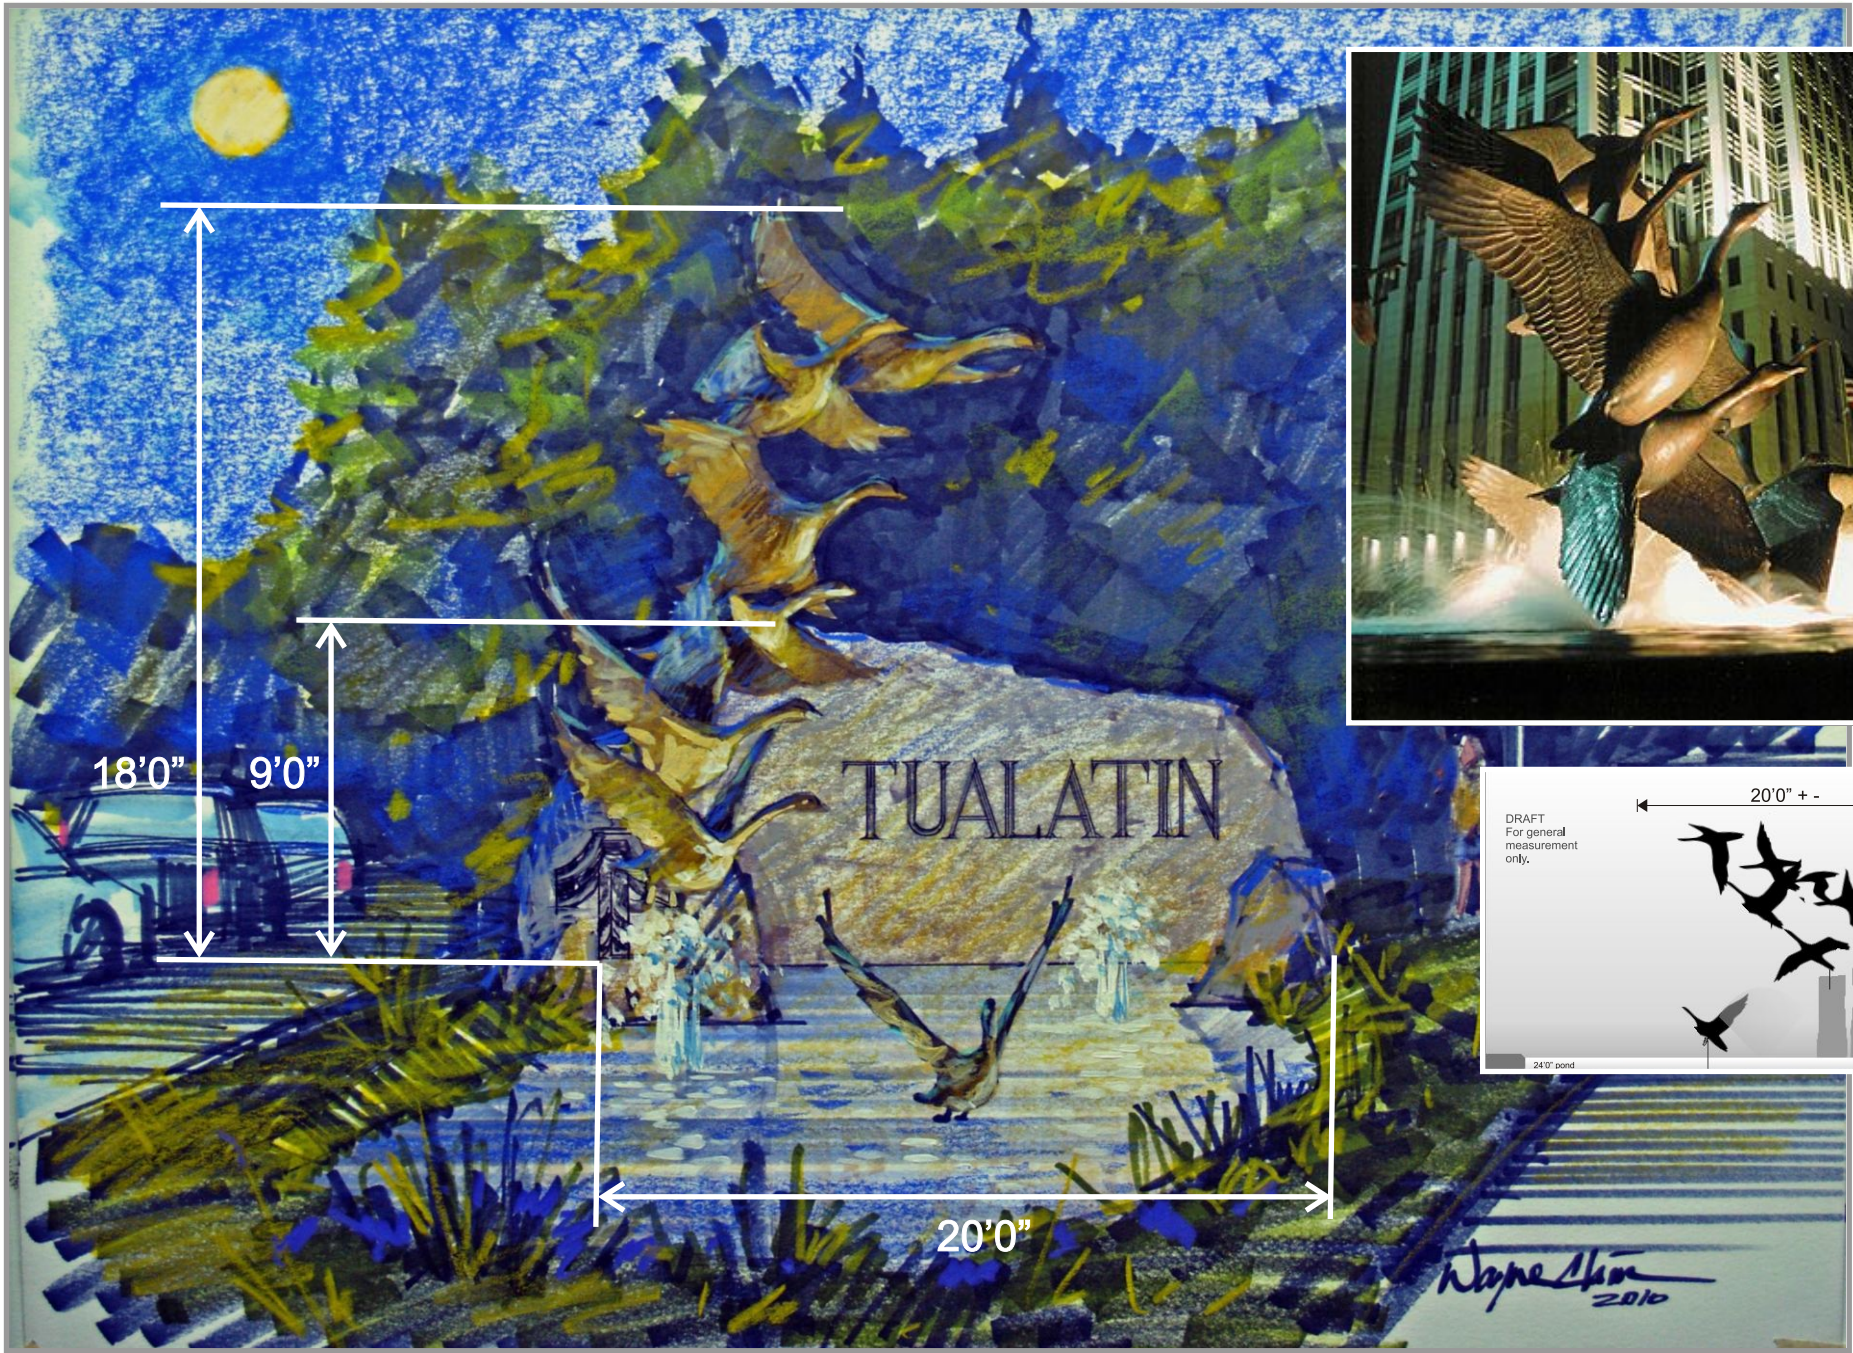

FRONT VIEW DAY: Tualatin Gateway Feature & Monument Sign (Tualatin Community Totem)

*Not to scale*

FRONT VIEW NIGHT: Tualatin Gateway Feature & Monument Sign (Tualatin Community Totem)

*Not to scale*