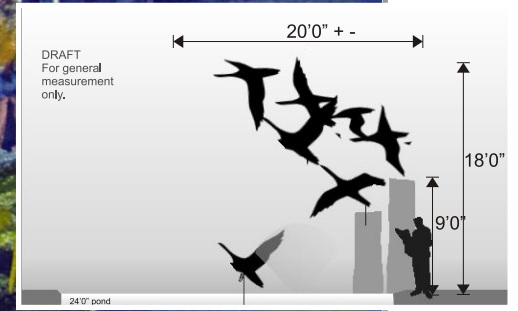

FRONT VIEW DAY: Tualatin Gateway Feature & Monument Sign (Tualatin Community Totem)

*Not to scale*

FRONT VIEW NIGHT: Tualatin Gateway Feature & Monument Sign (Tualatin Community Totem)

*Not to scale*