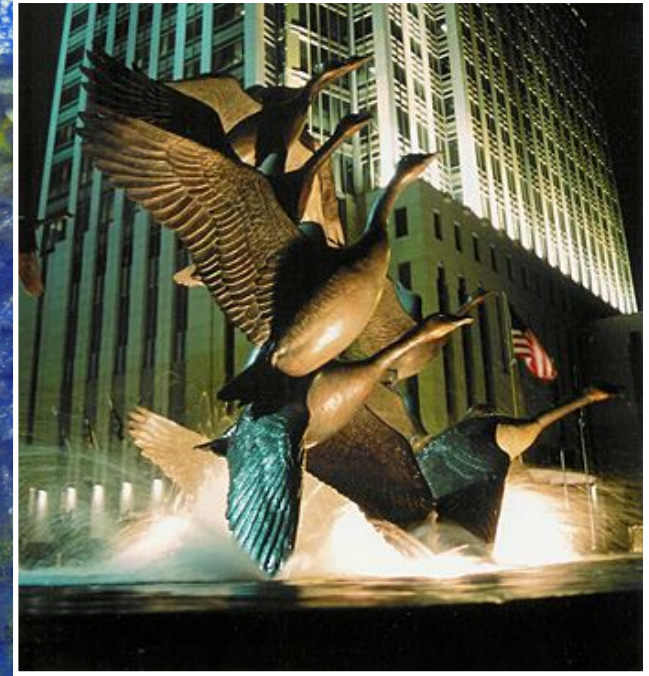

FRONT VIEW DAY: Tualatin Gateway Feature & Monument Sign (Tualatin Community Totem)

*Not to scale*

FRONT VIEW NIGHT: Tualatin Gateway Feature & Monument Sign (Tualatin Community Totem)

*Not to scale*